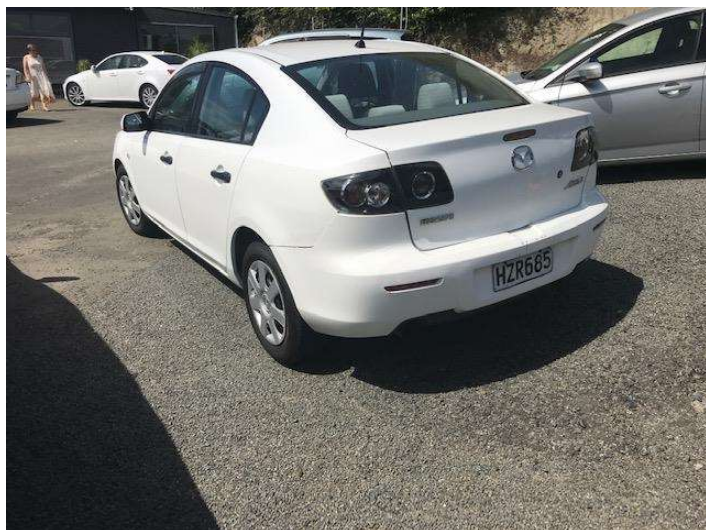

2007 Mazda Axela

Purchase Price **\$5,995**
Includes GST, Registration & Licensing

Finance may be available on this vehicle. Ask one of our friendly staff for more information.

Gain peace of mind with Mechanical Breakdown Insurance. **Ask us how.**

Top features
None Listed

Body Style
4 door, Sedan

Odometer
243,650 km

Engine
1500 cc

Fuel Type
Petrol

Transmission
FAT

Wheels
-

VIN
-

Interior
-

Safety

Based on 2023 UCSR rating for 03-09 models

Reg No.
HZR685

Ext Colour
White

History
-

Seats
5 seats

CO2 Emissions
★★★★☆
168 grams/km